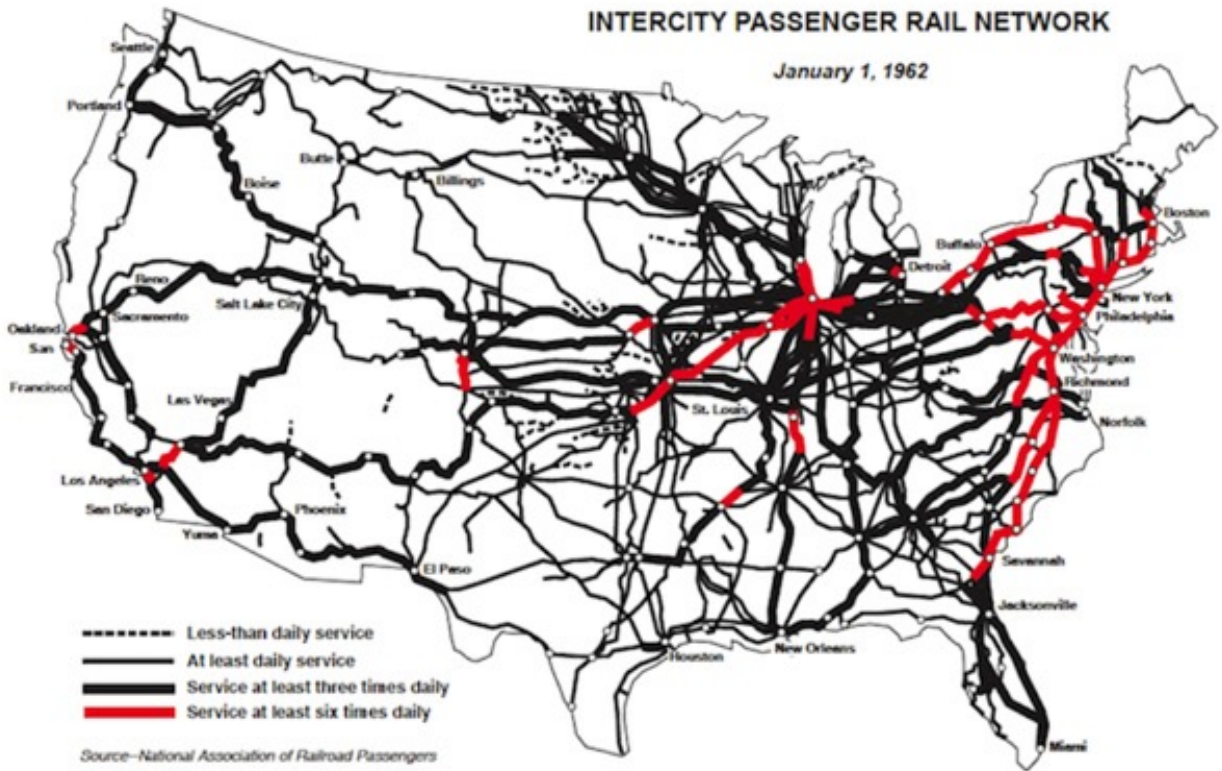

INTERCITY RAILROAD PASSENGER ROUTES

National Railroad Passenger Corporation

THE UNITED STATES OF UNDERINVESTMENT: A Map of Unfunded Train Projects in America

INTERCITY PASSENGER RAIL NETWORK

January 1, 1962

INTERCITY RAILROAD PASSENGER ROUTES National Railroad Passenger Corporation